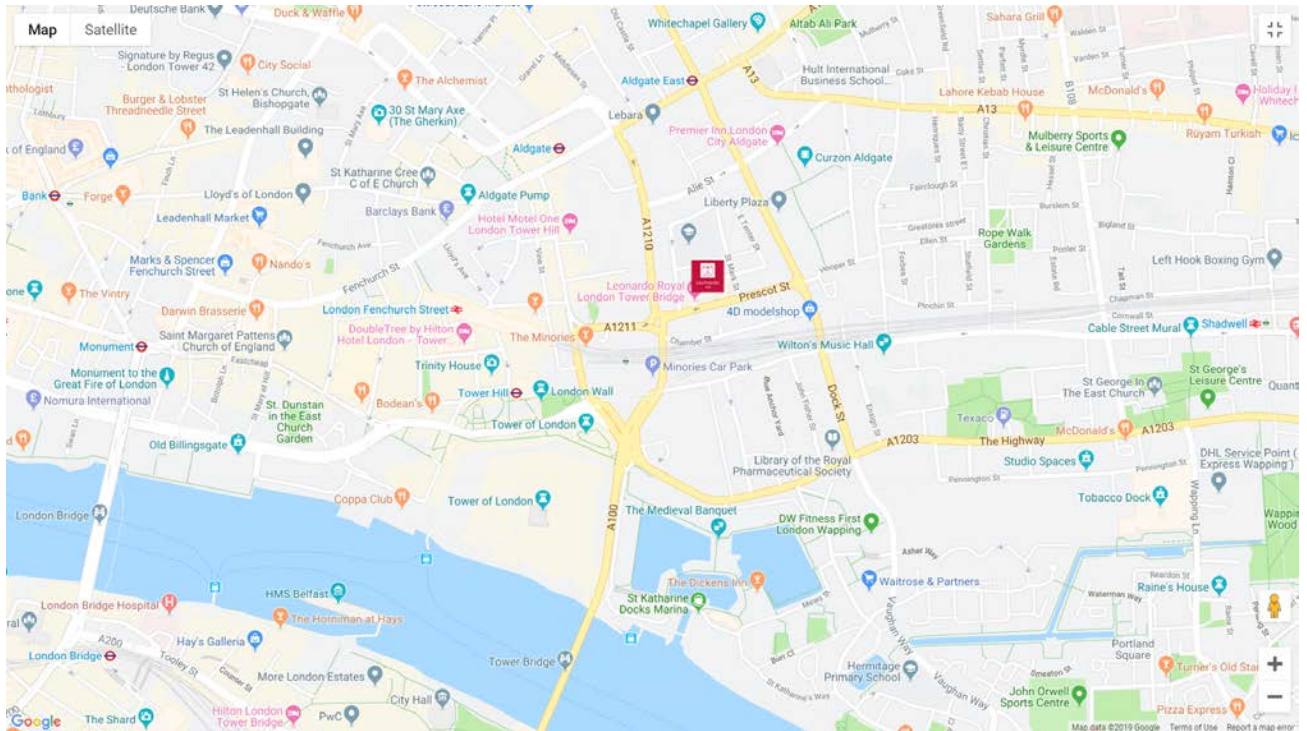

# LOCATION

**Leonardo Royal Hotel London Tower Bridge**  
 45 Prescot St, London, E1 8GP, United Kingdom

## Distances & Directions

### Transportation

Tower Gateway DLR Station	0.4MI / 0.6 km
Fenchurch Street Railway Station	0.8 MI / 1.2 km
Tower Hill Tube Station	0.9 MI / 1.4 km

### Highlights

Tower Bridge	0.6MI / 0.96 km
Borough Market	1.8MI / 2.8 km
Shakespeare's Globe	1.9MI / 3.05 km
Bank of England Museum	2.0MI / 3.21 km
Tower of London	2.9MI / 4.66 km